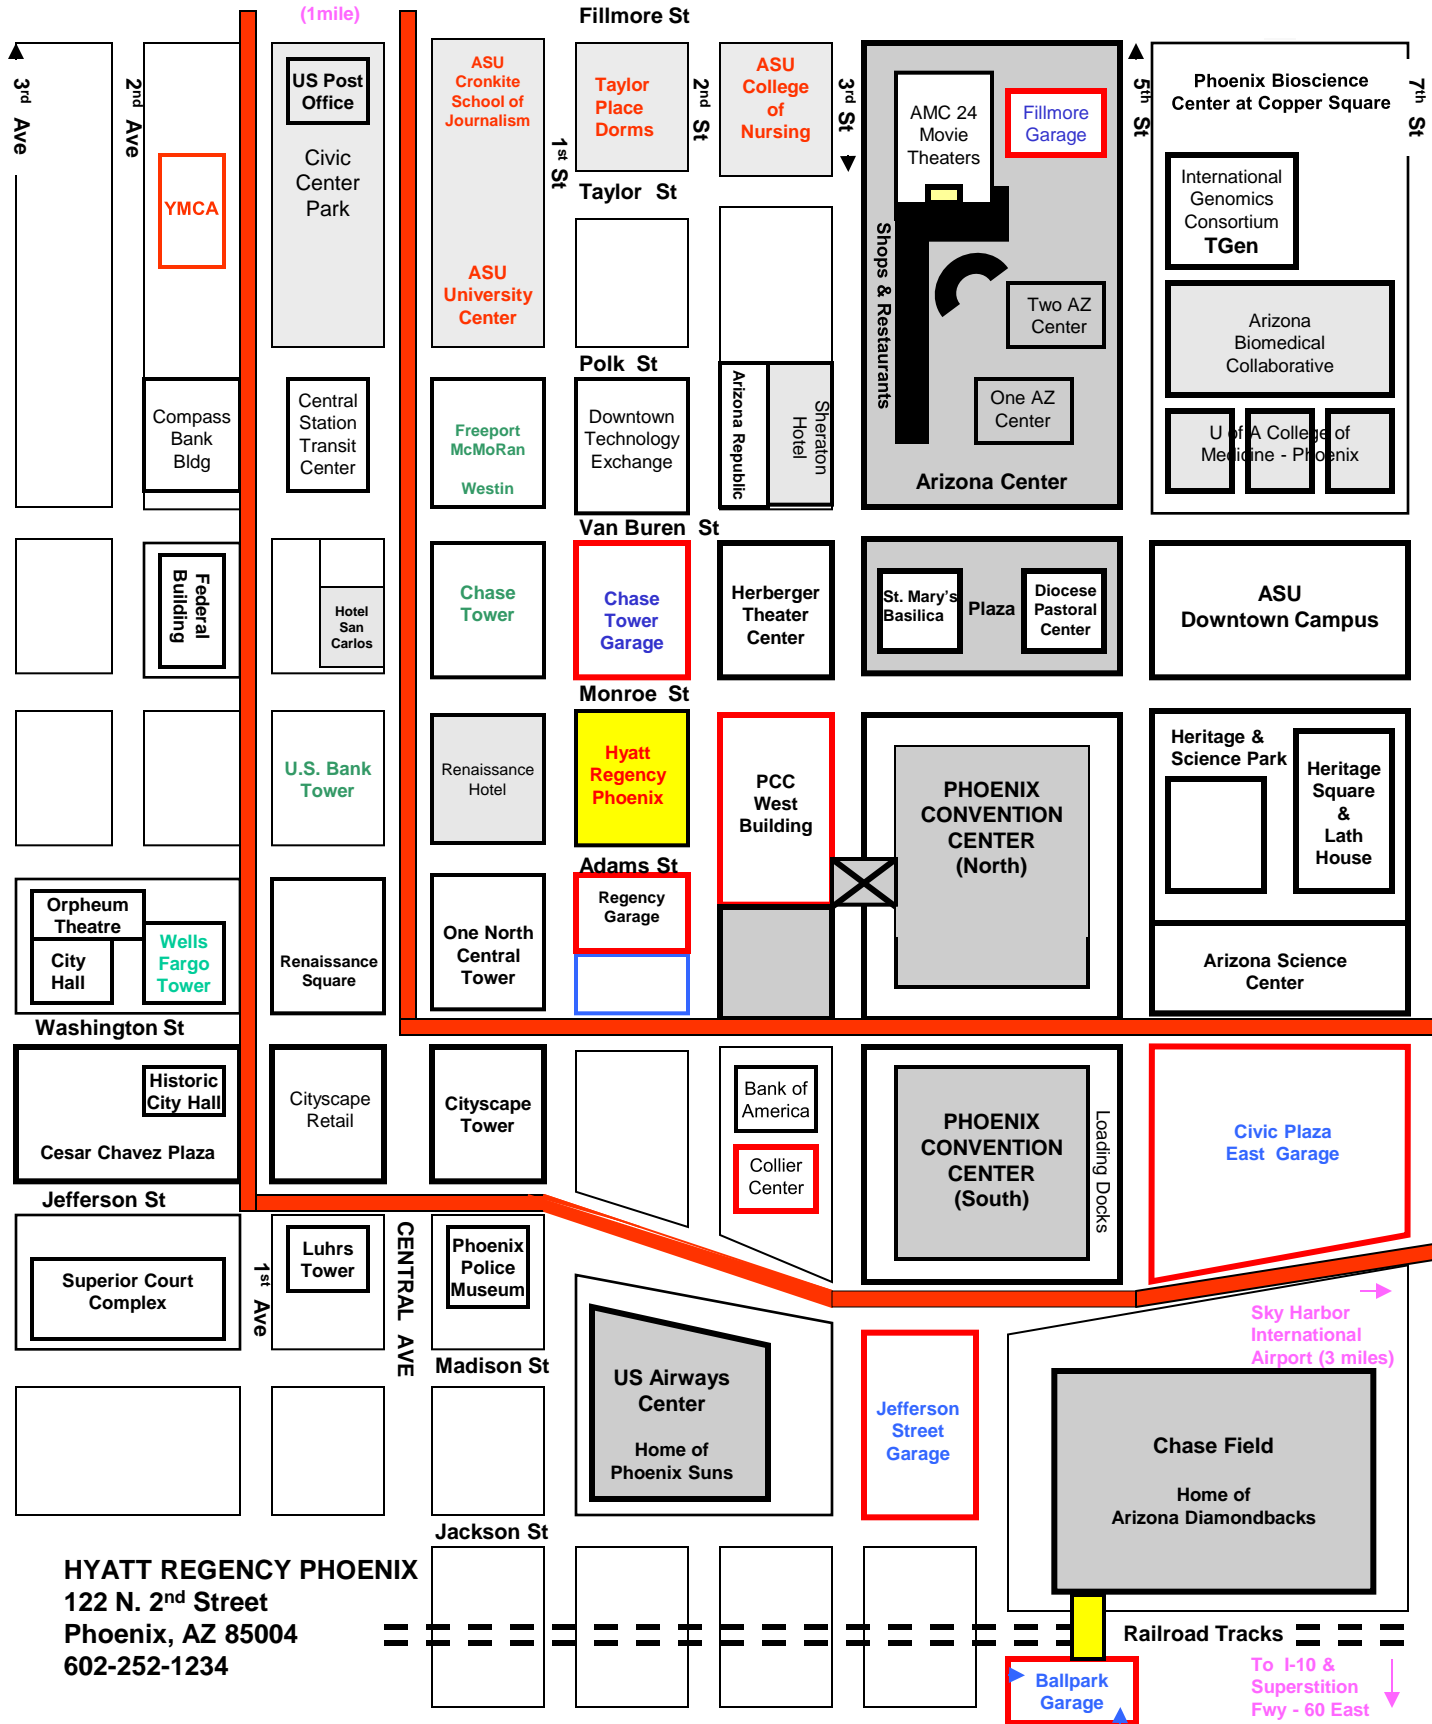

DOWNTOWN PHOENIX

Phoenix Art Museum
Heard Museum
(1 mile)

HYATT REGENCY PHOENIX
122 N. 2nd Street
Phoenix, AZ 85004
602-252-1234

Courtesy of: The Greater Phoenix Convention & Visitors Bureau 877-CALL-PHX