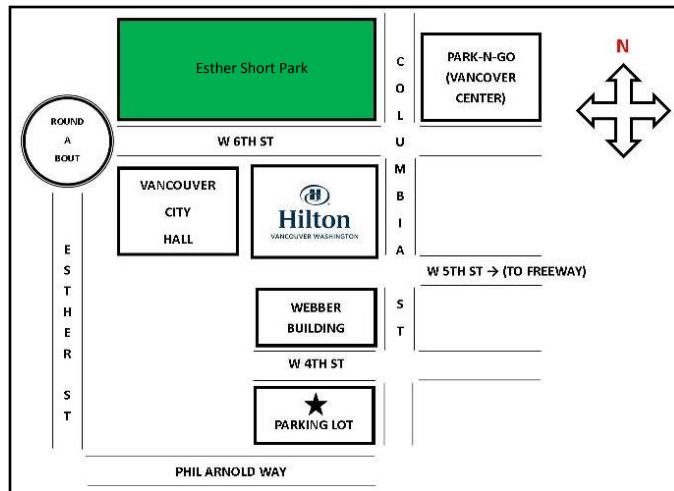

PARKING

Overnight Hotel Guests:

Parking is located in our underground garage at Columbia between 5th and 6th on the east side of the hotel. Self-Parking is \$6.00 for JANNAF guests (regularly \$18.00) per day and Valet \$23.00 per day. Overnight guests will need to **check into hotel first to receive a key to access the hotel's parking garage**. Overnight guests may use the short term parking in front of the hotel when checking in.

Day Guests: (attending meetings, events or restaurant dining in Gray's At the Park)

Vancouver Center Building has a "Park & Go" garage located at 6th Street between Columbia and Washington Streets. Fees are \$1.25 an hour. Parking is similar to downtown Portland's Pay & Display parking. Pay at the meter for the amount of time needed and simply attach the receipt to the driver's side window.

Vancouver Center Parking Garage Operation and Rate Schedule:

Hours of Operation:

Monday – Thursday	5:00 am to midnight
Friday – Saturday	5:00 am to 1:00 am
Sunday	6:00 am to midnight

Parking Rates:

Hourly rate: \$1.25.
 Monday – Friday \$9.00 max until 6pm
 \$12.50 max all day until close
 \$3.50 max after 6pm until close
 Weekend Rate \$3.50 all day
 Multiple Days \$14.00 per 24 hours – Up to 5 days

Street Parking: Metered parking is available on the blocks surrounding the hotel. Maximum time limits range from 1 hour to 10 hours, depending on the location. Evenings and Weekends are free.

★ **4th Street Lot/Oversized Parking Lot:** This is an auxiliary parking lot located on 4th Street, one block south of the Hotel. This lot will be made available to groups on an as needed basis. It can hold approx. 80 cars and is on a first come first serve basis.